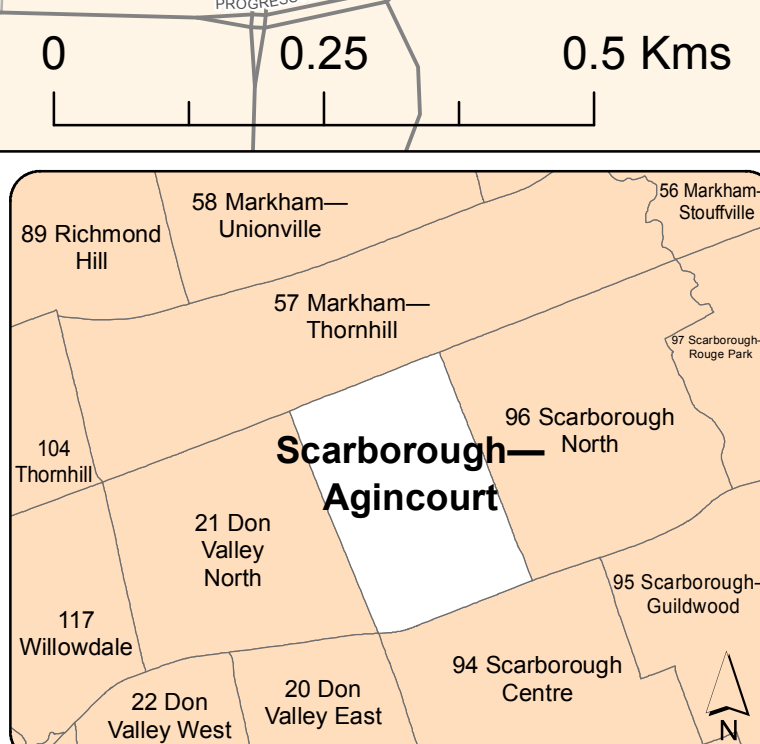

Electoral District

Divided Highway

Major Road

Lower Tier**

Park/Conservation Area

Lakes & Rivers

Railway

Provincial Highway

Local Road

Upper Tier*

First Nations Community

Provincial Park