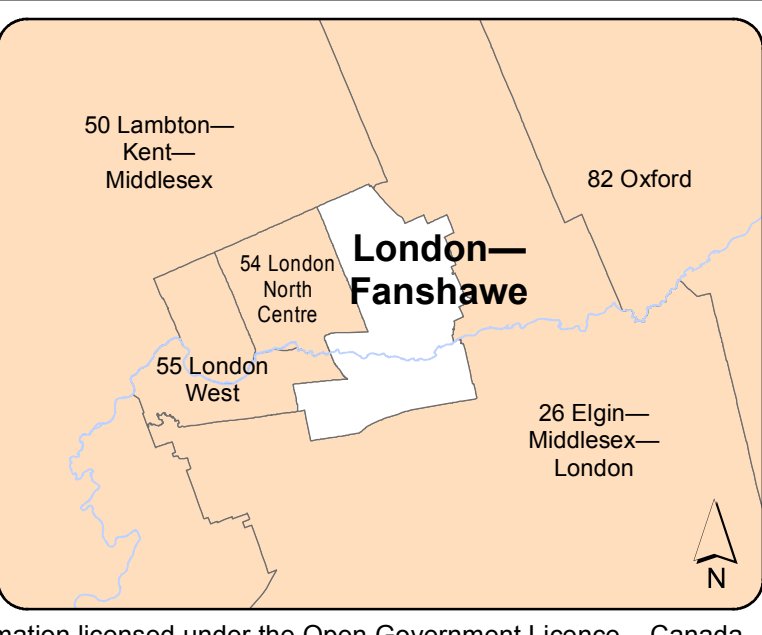

053 - London—Fanshawe

Electoral District	Divided Highway	Major Road	Lower Tier**	First Nations Community	Provincial Park
Railway	Provincial Highway	Local Road	Upper Tier*	Park/Conservation Area	Lakes & Rivers