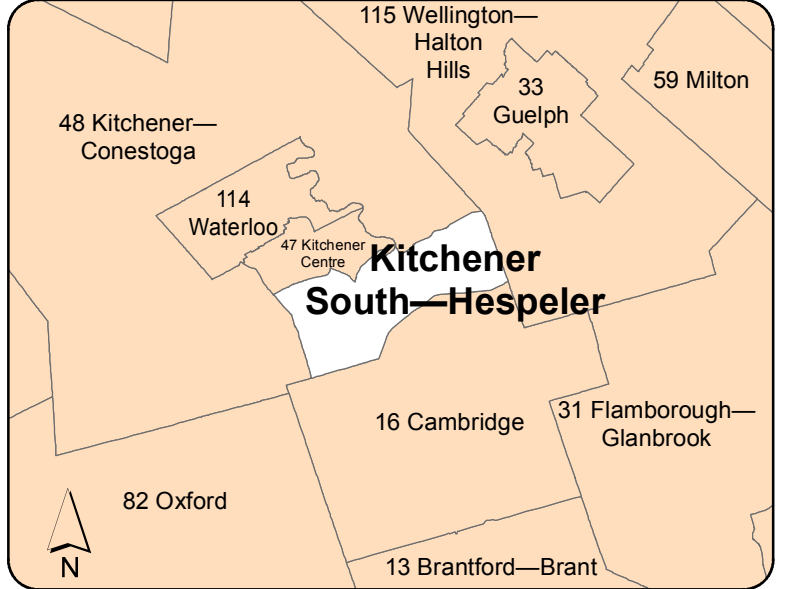

049 - Kitchener South—Hespeler

- Electoral District
- Divided Highway
- Major Road
- Lower Tier**
- First Nations Community
- Provincial Park
- Railway
- Provincial Highway
- Local Road
- Upper Tier*
- Park/Conservation Area
- Lakes & Rivers