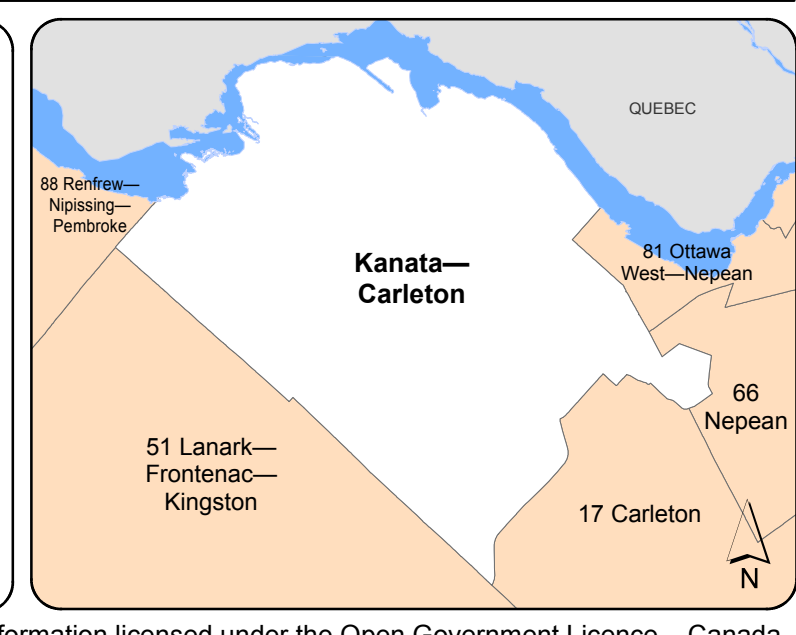

043 - Kanata-Carleton

Electoral District	Divided Highway	Major Road	Lower Tier**	Park/Conservation Area	Lakes & Rivers
Railway	Provincial Highway	Local Road	Upper Tier*	First Nations Community	Provincial Park